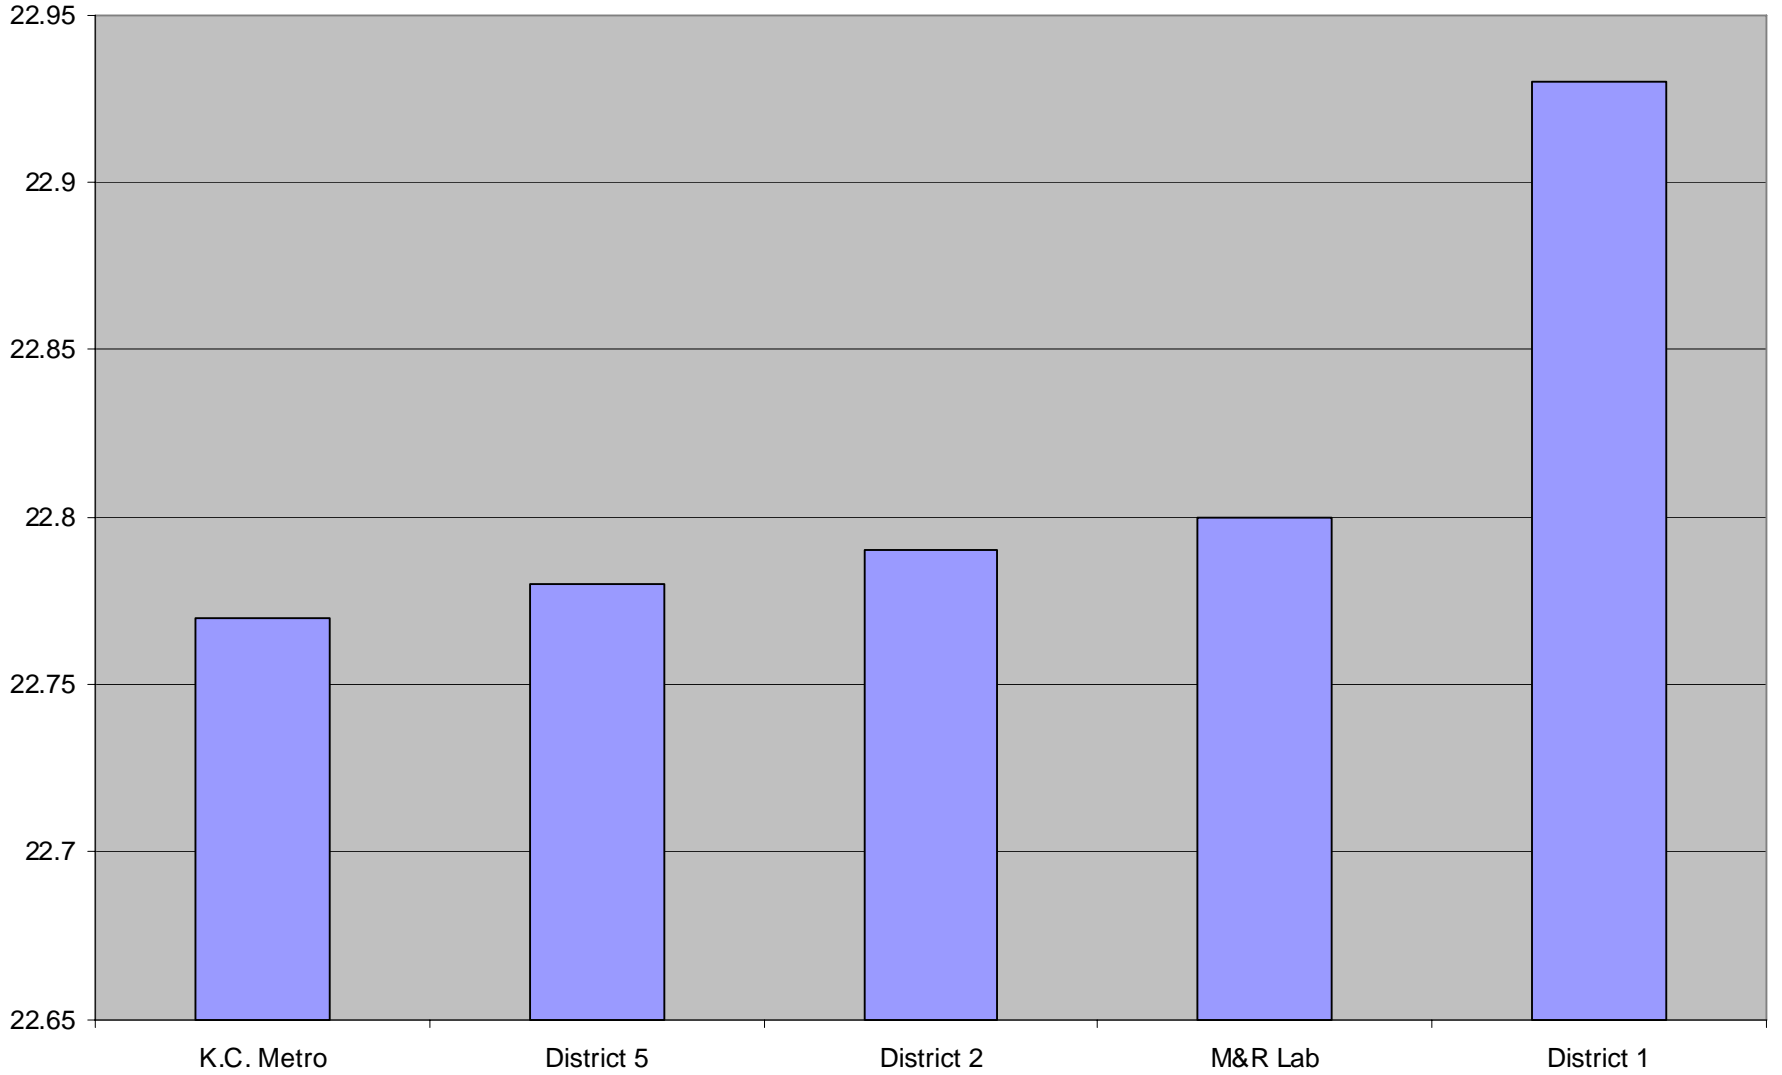

Mix 3-1

Mix 4

Mix 3-2

cSt

Coarseness Chart

Combined Percent Retained "8-18" & "6-22"

WI

NY

KS

GA

LA

TX

Combined Percent Retained "8-18" & "6-22"