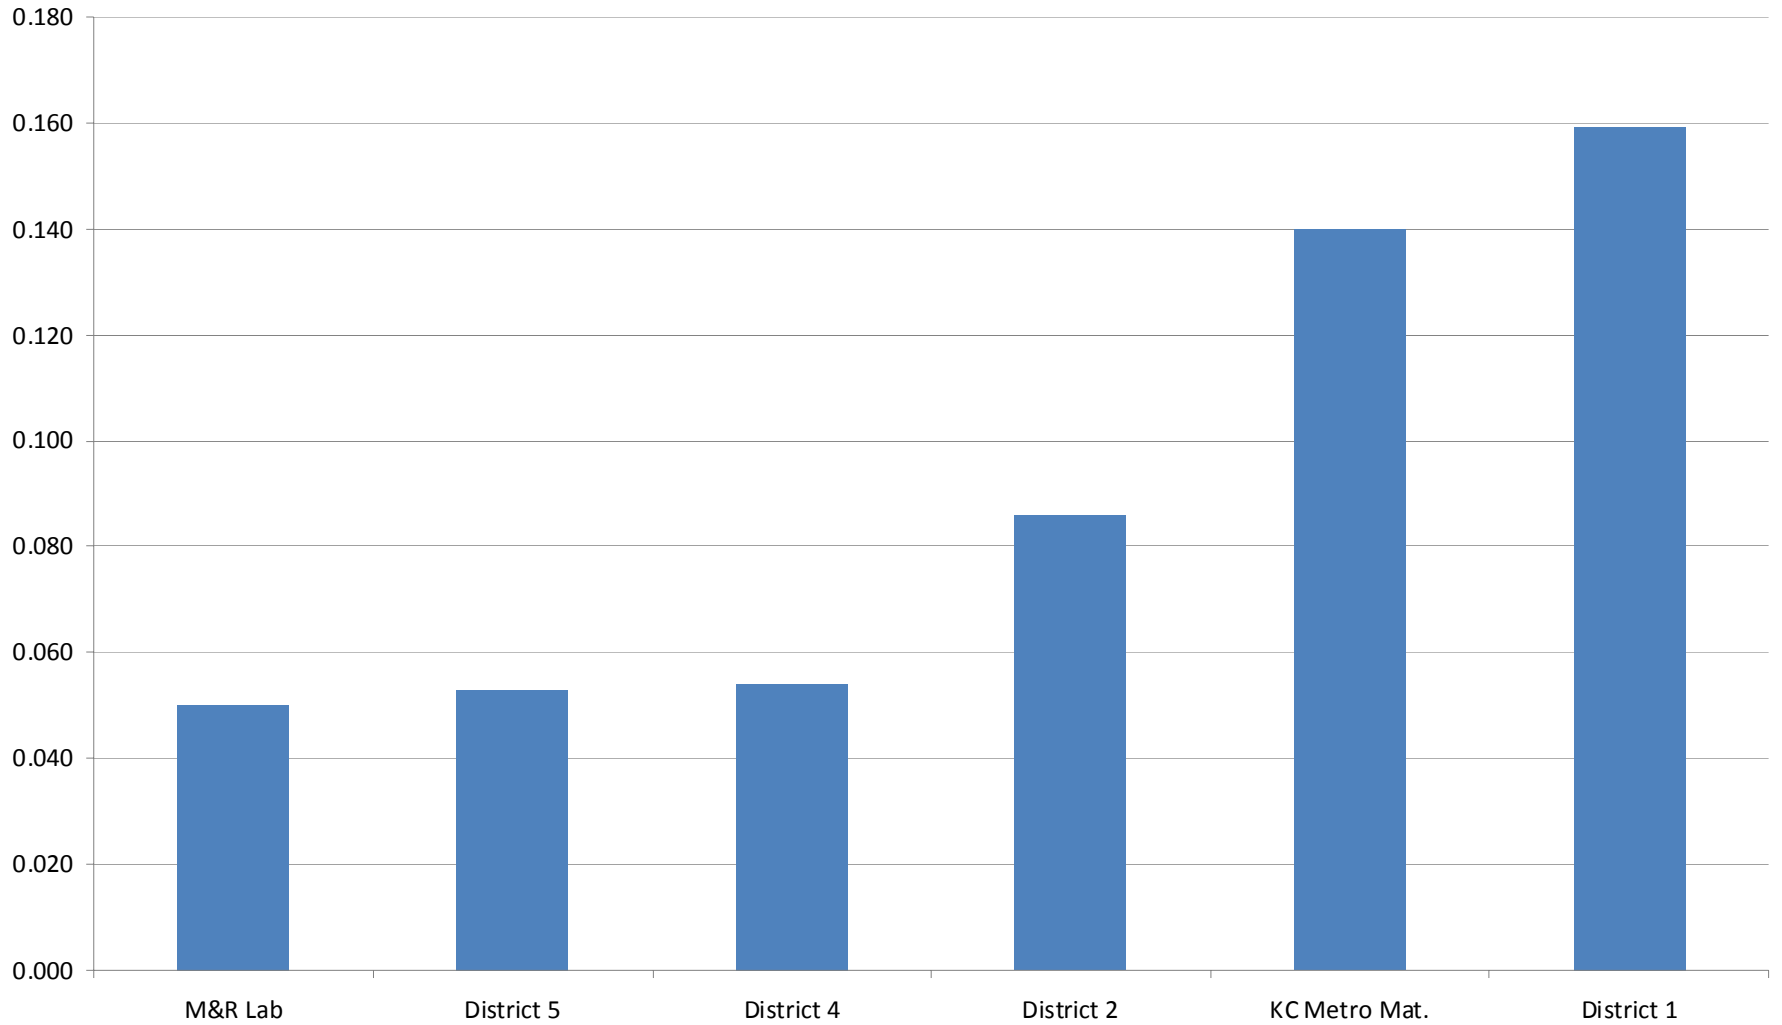

Mix 3-1

Mix 4

Mix 3-2

cSt

Coarseness Chart

Combined Percent Retained "8-18" & "6-22"

WI

NY

KS

GA

LA

TX

Combined Percent Retained "8-18" & "6-22"