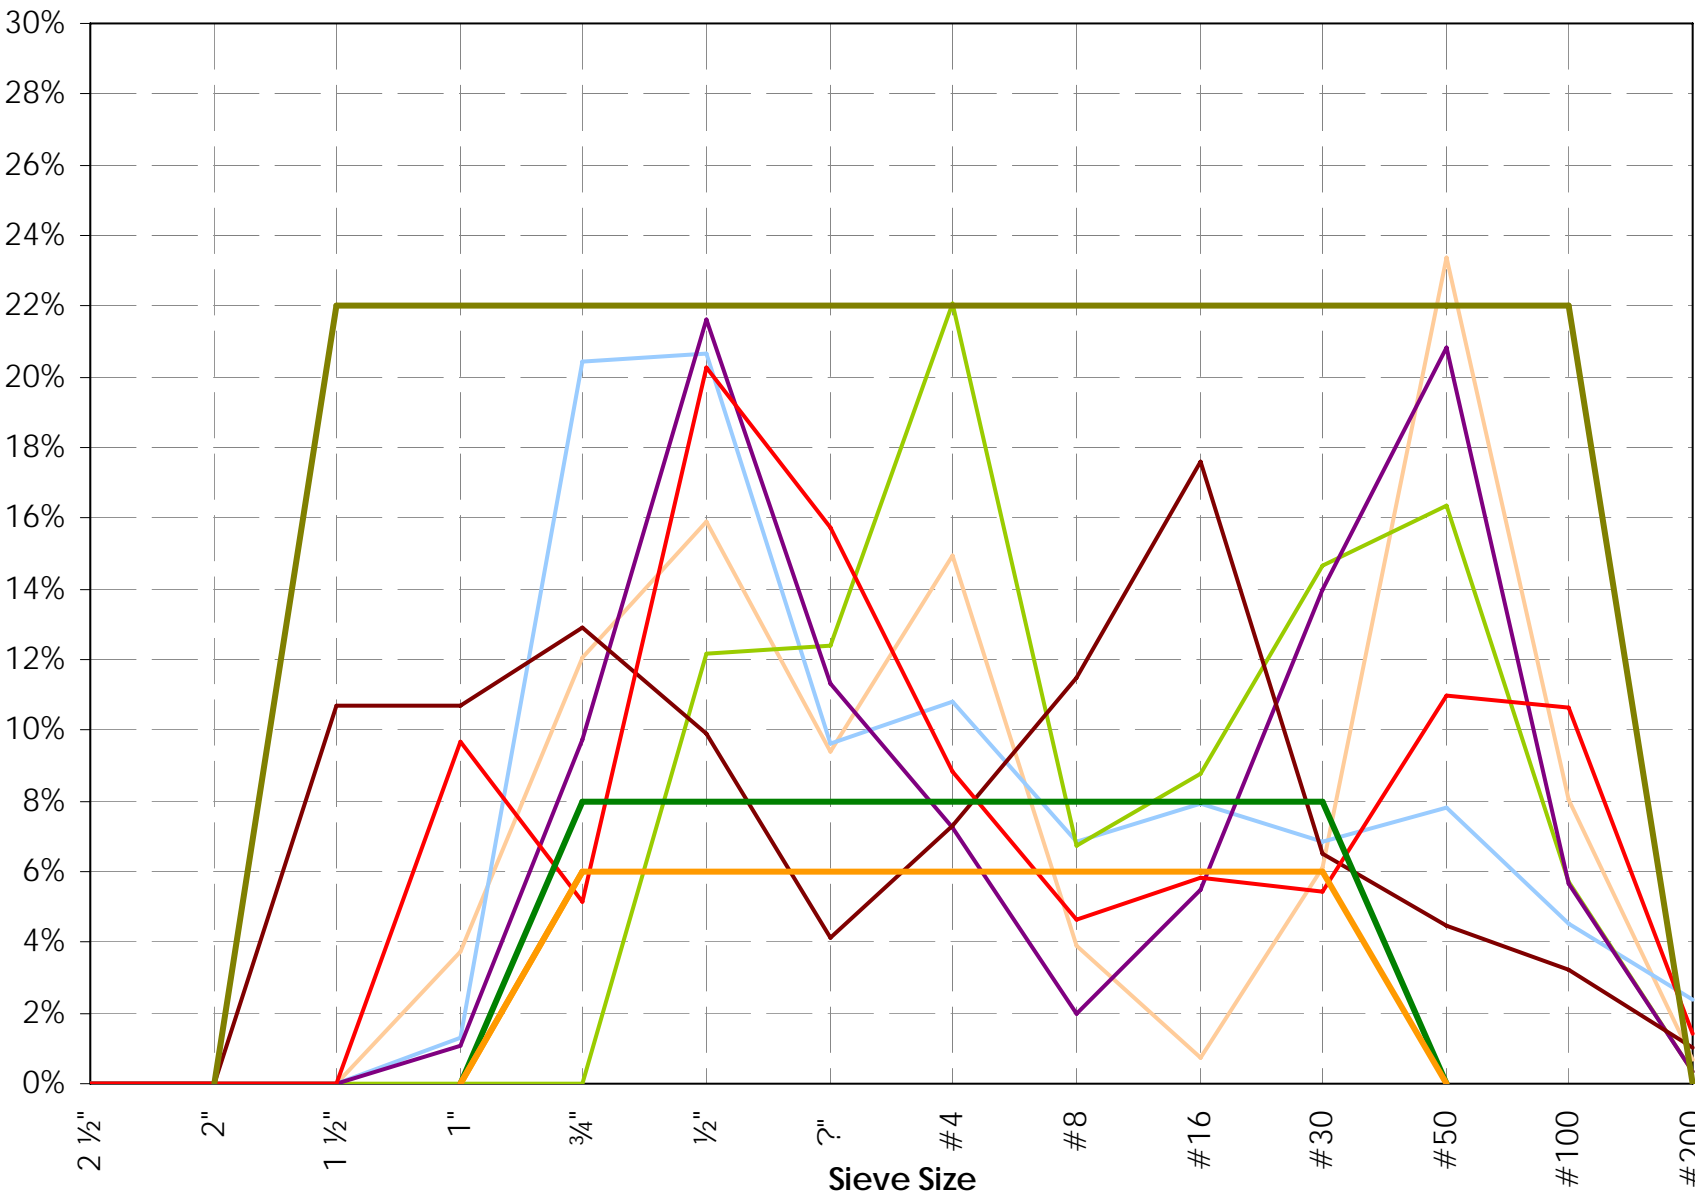

Mix 3-1

Mix 4

Mix 3-2

cSt

Coarseness Chart

Combined Percent Retained "8-18" & "6-22"

WI

NY

KS

GA

LA

TX

Combined Percent Retained "8-18" & "6-22"