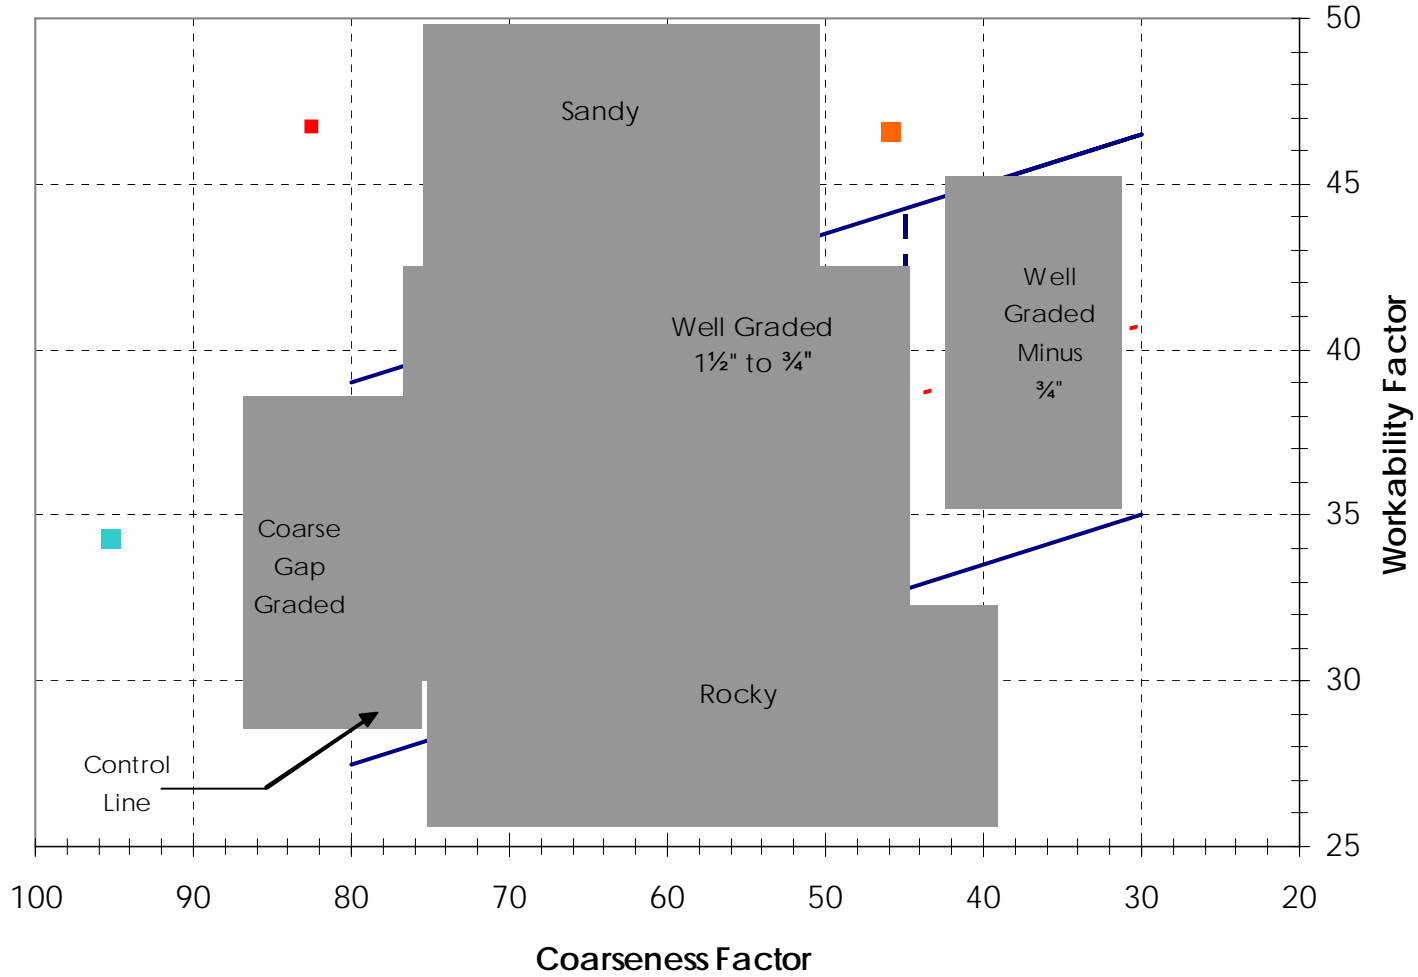

Mix 3-1

Mix 4

Mix 3-2

cSt

Coarseness Chart

Combined Percent Retained "8-18" & "6-22"

WI

NY

KS

GA

LA

TX

Combined Percent Retained "8-18" & "6-22"