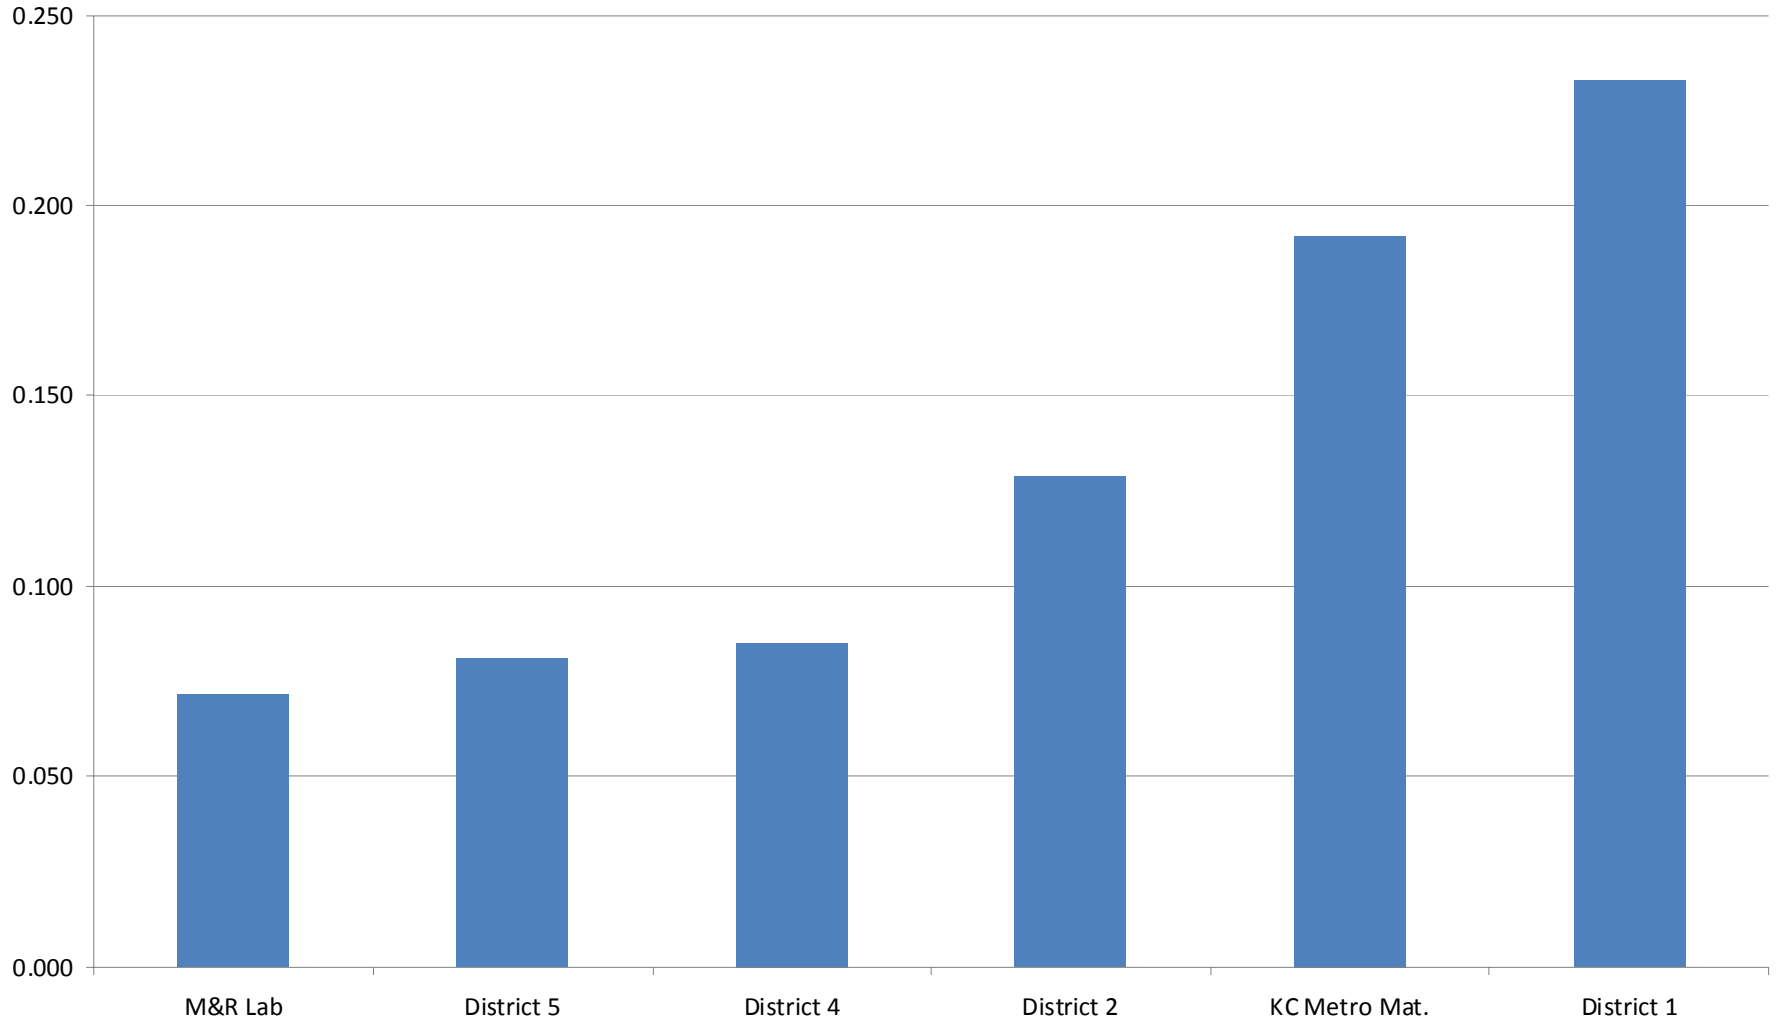

Mix 3-1

Mix 4

Mix 3-2

cSt

Coarseness Chart

Combined Percent Retained "8-18" & "6-22"

WI

NY

KS

GA

LA

TX

Combined Percent Retained "8-18" & "6-22"