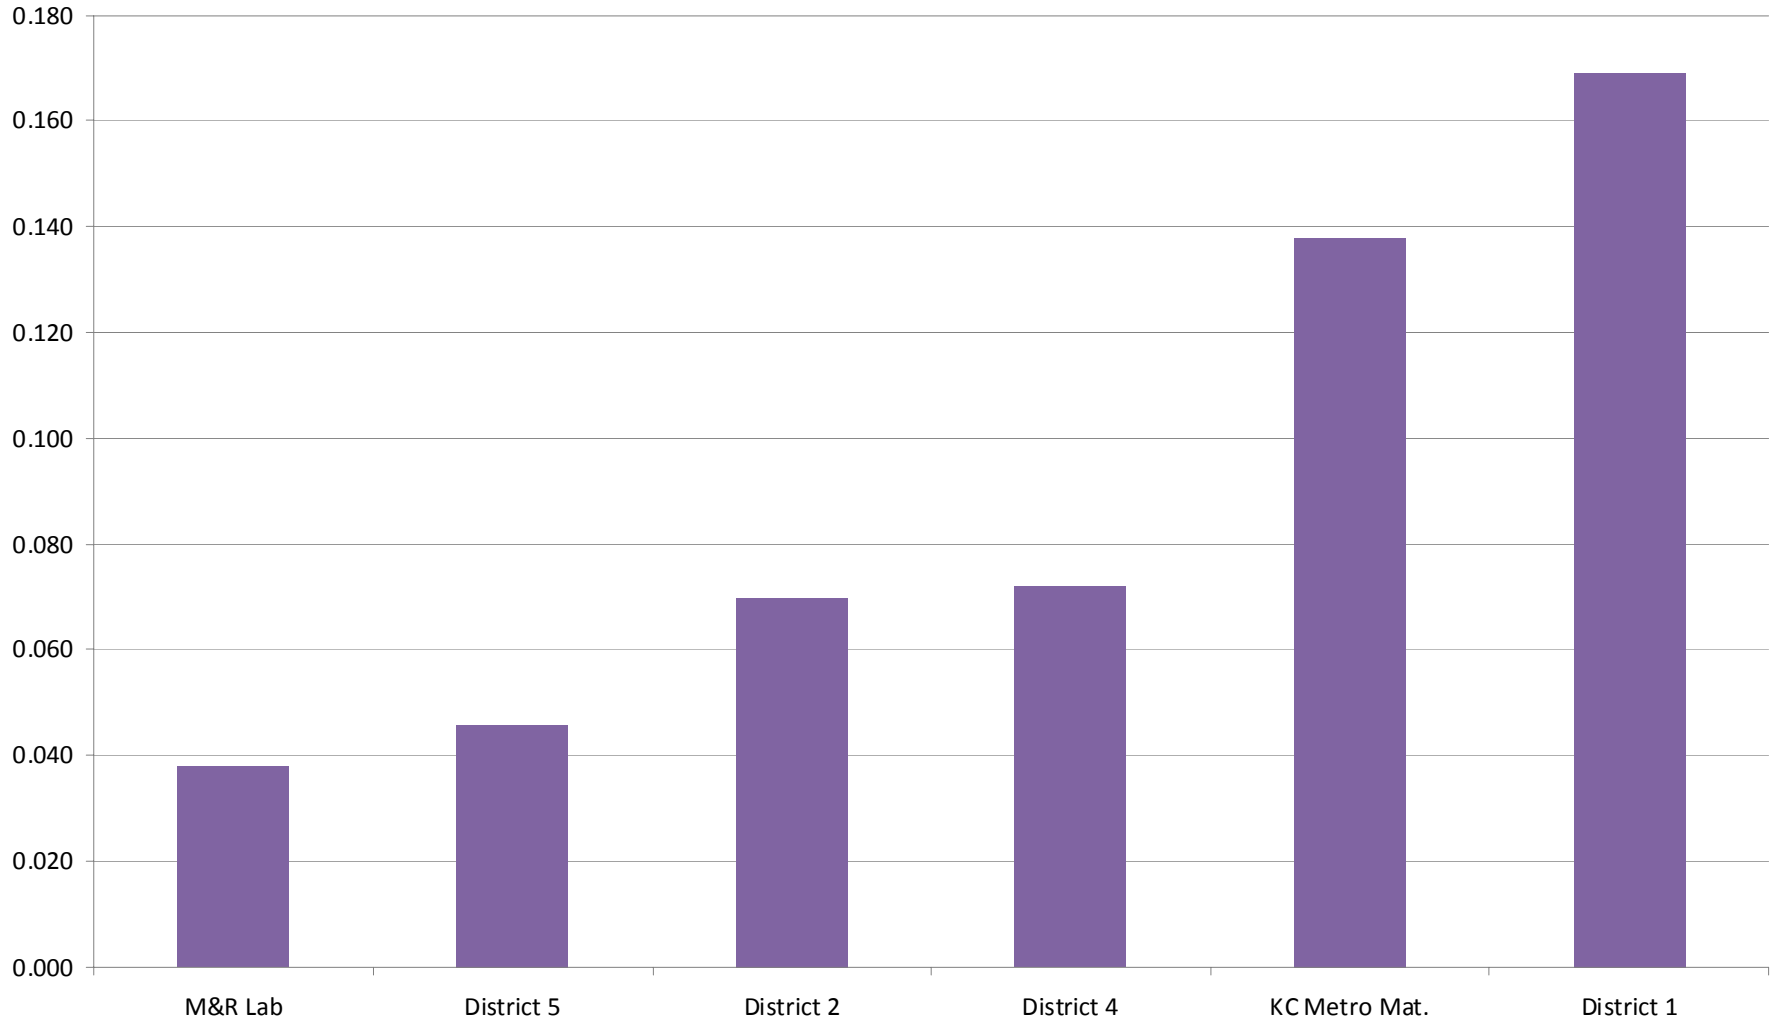

Mix 3-1

Mix 4

Mix 3-2

cSt

Coarseness Chart

Combined Percent Retained "8-18" & "6-22"

WI

NY

KS

GA

LA

TX

Combined Percent Retained "8-18" & "6-22"